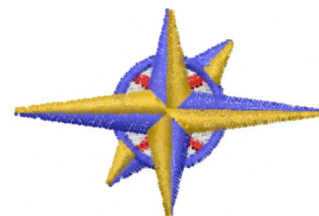

**Name:** Baseball Star Machine Embroidery Design

**SKU:** DS01-Baseball\_Star

**Brand:** DataStitch

**Unique Colors:** 13 (4 color Stops)

# Complete Color Sequence

#		Color Name (Color Code)	Manufacturer - Type
1		Super White (1001) [No Color Selected]	madeira - rayon
2		Super White (1001) [No Color Selected]	madeira - rayon
3		Crocus (286)	Exquisite - Polyester 1000m