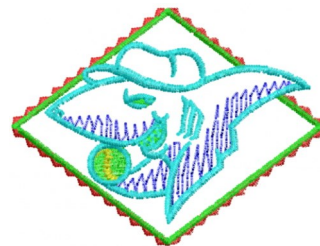

**Name:** Baseball Shark Machine Embroidery Design

**SKU:** DS01-Baseball\_Shark

**Brand:** DataStitch

**Unique Colors:** 13 (5 color Stops)