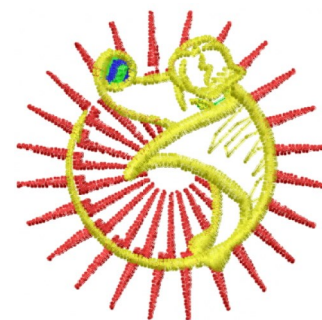

**Name:** Baseball Ray Machine Embroidery Design

**SKU:** DS01-Baseball\_Ray

**Brand:** DataStitch

**Unique Colors:** 13 (4 color Stops)

# Complete Color Sequence

#		Color Name (Color Code)	Manufacturer - Type
1		Super White (1001) [No Color Selected]	madeira - rayon
2		Super White (1001) [No Color Selected]	madeira - rayon
3		Crocus (286)	Exquisite - Polyester 1000m