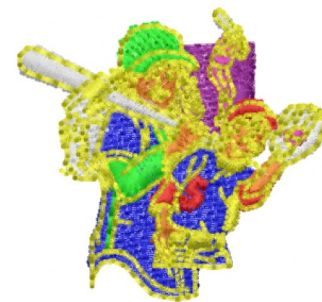

Name: Baseball Logo Machine Embroidery Design

SKU: DS01-Baseball_Logo

Brand: DataStitch

Unique Colors: 13 (9 color Stops)

Unique Colors

	Color Name (Color Code)	Manufacturer - Type
	Super White (1001) [No Color Selected]	madeira - rayon
	Dusty Lilac (1263) [No Color Selected]	madeira - rayon
	Crocus (286)	Exquisite - Polyester 1000m

Complete Color Sequence

#		Color Name (Color Code)	Manufacturer - Type
1		Super White (1001) [No Color Selected]	madeira - rayon
2		Super White (1001) [No Color Selected]	madeira - rayon
3		Crocus (286)	Exquisite - Polyester 1000m