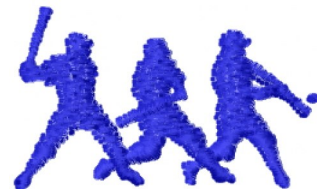

**Name:** Baseball Batter Machine Embroidery Design

**SKU:** DS01-Baseball\_Batter\_New

**Brand:** DataStitch

**Unique Colors:** 13 (1 color Stops)