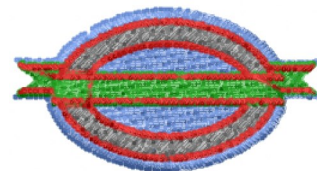

Name: Banner Emblem Machine Embroidery Design

SKU: DS01-Banner_Emblem_New

Brand: DataStitch

Unique Colors: 13 (5 color Stops)

Unique Colors

	Color Name (Color Code)	Manufacturer - Type
	Super White (1001) [No Color Selected]	madeira - rayon
	Dusty Lilac (1263) [No Color Selected]	madeira - rayon
	Crocus (286)	Exquisite - Polyester 1000m

Complete Color Sequence

#		Color Name (Color Code)	Manufacturer - Type
1		Super White (1001) [No Color Selected]	madeira - rayon
2		Super White (1001) [No Color Selected]	madeira - rayon
3		Crocus (286)	Exquisite - Polyester 1000m