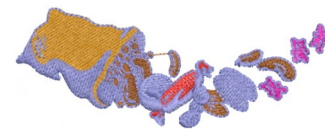

**Name:** Bag of Candy Machine Embroidery Design

**SKU:** DS01-Bag\_of\_Candy

**Brand:** DataStitch

**Unique Colors:** 13 (6 color Stops)

## Unique Colors

	<b>Color Name (Color Code)</b>	<b>Manufacturer - Type</b>
	Super White (1001) [No Color Selected]	madeira - rayon
	Dusty Lilac (1263) [No Color Selected]	madeira - rayon
	Crocus (286)	Exquisite - Polyester 1000m

# Complete Color Sequence

#		Color Name (Color Code)	Manufacturer - Type
1		Super White (1001) [No Color Selected]	madeira - rayon
2		Super White (1001) [No Color Selected]	madeira - rayon
3		Crocus (286)	Exquisite - Polyester 1000m