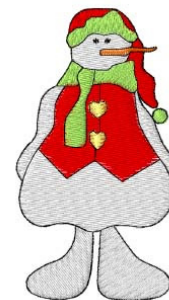

Name: Snowman Machine Embroidery Design

SKU: WD01-BRG2573a

Brand: Windmill Designs

Unique Colors: 13 (7 color Stops)

Unique Colors

| | Color Name (Color Code) | Manufacturer - Type |
|--|--|-----------------------------|
|  | Super White (1001) [No Color Selected] | madeira - rayon |
|  | Dusty Lilac (1263) [No Color Selected] | madeira - rayon |
|  | Crocus (286) | Exquisite - Polyester 1000m |