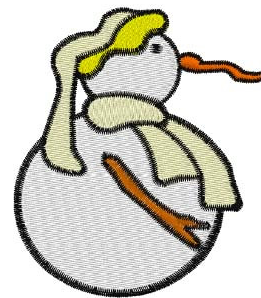

Name: Snowman

SKU: WD01-BRG2571a

Brand: Windmill Designs

Unique Colors: 13 (7 color Stops)

Unique Colors

	Color Name (Color Code)	Manufacturer - Type
	Super White (1001) [No Color Selected]	madeira - rayon
	Dusty Lilac (1263) [No Color Selected]	madeira - rayon
	Crocus (286)	Exquisite - Polyester 1000m