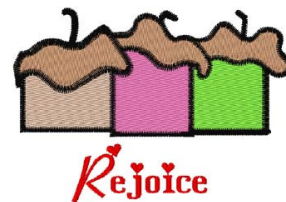

Name: Rejoice Machine Embroidery Design

SKU: WD01-BRG2570c

Brand: Windmill Designs

Unique Colors: 13 (6 color Stops)

Unique Colors

	Color Name (Color Code)	Manufacturer - Type
	Super White (1001) [No Color Selected]	madeira - rayon
	Dusty Lilac (1263) [No Color Selected]	madeira - rayon
	Crocus (286)	Exquisite - Polyester 1000m