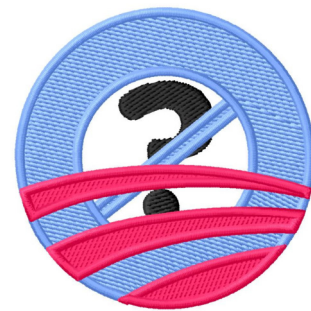

Name: Question Obama Machine Embroidery Design

SKU: WD02-BRG2198

Brand: Windmill Designs

Unique Colors: 13 (3 color Stops)

Unique Colors

	Color Name (Color Code)	Manufacturer - Type
	Super White (1001) [No Color Selected]	madeira - rayon
	Dusty Lilac (1263) [No Color Selected]	madeira - rayon
	Crocus (286)	Exquisite - Polyester 1000m

Complete Color Sequence

#		Color Name (Color Code)	Manufacturer - Type
1		Super White (1001) [No Color Selected]	madeira - rayon
2		Super White (1001) [No Color Selected]	madeira - rayon
3		Crocus (286)	Exquisite - Polyester 1000m