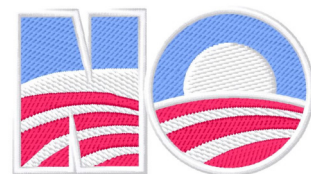

Name: NObama Machine Embroidery Design

SKU: WD02-BRG2151

Brand: Windmill Designs

Unique Colors: 13 (4 color Stops)

Unique Colors

	Color Name (Color Code)	Manufacturer - Type
	Super White (1001) [No Color Selected]	madeira - rayon
	Dusty Lilac (1263) [No Color Selected]	madeira - rayon
	Crocus (286)	Exquisite - Polyester 1000m

Complete Color Sequence

#		Color Name (Color Code)	Manufacturer - Type
1		Super White (1001) [No Color Selected]	madeira - rayon
2		Super White (1001) [No Color Selected]	madeira - rayon
3		Crocus (286)	Exquisite - Polyester 1000m