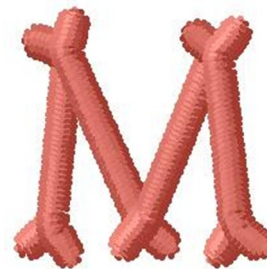

**Name:** Bone Letter M Machine Embroidery Design

**SKU:** GSD01-BONESRM

**Brand:** Grand Slam Designs

**Unique Colors:** 13 (1 color Stops)

## Unique Colors

	<b>Color Name (Color Code)</b>	<b>Manufacturer - Type</b>
	Super White (1001) [No Color Selected]	madeira - rayon
	Dusty Lilac (1263) [No Color Selected]	madeira - rayon
	Crocus (286)	Exquisite - Polyester 1000m

# Complete Color Sequence

#		Color Name (Color Code)	Manufacturer - Type
1		Super White (1001) [No Color Selected]	madeira - rayon
2		Super White (1001) [No Color Selected]	madeira - rayon
3		Crocus (286)	Exquisite - Polyester 1000m