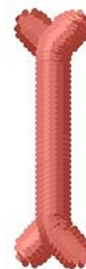

Name: Bone Letter I Machine Embroidery Design

SKU: GSD01-BONESRI

Brand: Grand Slam Designs

Unique Colors: 13 (1 color Stops)

Unique Colors

	Color Name (Color Code)	Manufacturer - Type
	Super White (1001) [No Color Selected]	madeira - rayon
	Dusty Lilac (1263) [No Color Selected]	madeira - rayon
	Crocus (286)	Exquisite - Polyester 1000m

Complete Color Sequence

#		Color Name (Color Code)	Manufacturer - Type
1		Super White (1001) [No Color Selected]	madeira - rayon
2		Super White (1001) [No Color Selected]	madeira - rayon
3		Crocus (286)	Exquisite - Polyester 1000m