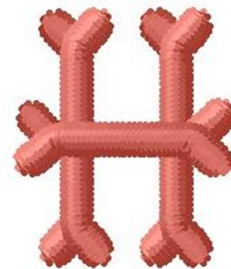

Name: Bone Letter H Machine Embroidery Design

SKU: GSD01-BONESRH

Brand: Grand Slam Designs

Unique Colors: 13 (1 color Stops)

Unique Colors

	Color Name (Color Code)	Manufacturer - Type
	Super White (1001) [No Color Selected]	madeira - rayon
	Dusty Lilac (1263) [No Color Selected]	madeira - rayon
	Crocus (286)	Exquisite - Polyester 1000m

Complete Color Sequence

#		Color Name (Color Code)	Manufacturer - Type
1		Super White (1001) [No Color Selected]	madeira - rayon
2		Super White (1001) [No Color Selected]	madeira - rayon
3		Crocus (286)	Exquisite - Polyester 1000m