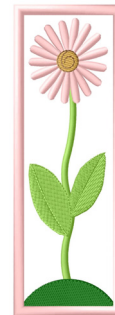

Name: Flower Bookmark Machine Embroidery Design

SKU: GSD01-BM029B

Brand: Grand Slam Designs

Unique Colors: 13 (6 color Stops)

Unique Colors

	Color Name (Color Code)	Manufacturer - Type
	Super White (1001) [No Color Selected]	madeira - rayon
	Dusty Lilac (1263) [No Color Selected]	madeira - rayon
	Crocus (286)	Exquisite - Polyester 1000m

Complete Color Sequence

#		Color Name (Color Code)	Manufacturer - Type
1		Super White (1001) [No Color Selected]	madeira - rayon
2		Super White (1001) [No Color Selected]	madeira - rayon
3		Crocus (286)	Exquisite - Polyester 1000m