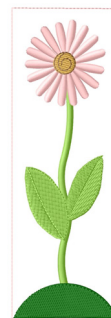

Name: Flower Bookmark

SKU: GSD01-BM029

Brand: Grand Slam Designs

Unique Colors: 13 (6 color Stops)

Unique Colors

	Color Name (Color Code)	Manufacturer - Type
	Super White (1001) [No Color Selected]	madeira - rayon
	Dusty Lilac (1263) [No Color Selected]	madeira - rayon
	Crocus (286)	Exquisite - Polyester 1000m

Complete Color Sequence

#		Color Name (Color Code)	Manufacturer - Type
1		Super White (1001) [No Color Selected]	madeira - rayon
2		Super White (1001) [No Color Selected]	madeira - rayon
3		Crocus (286)	Exquisite - Polyester 1000m