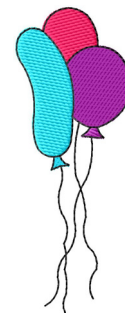

**Name:** Balloons Machine Embroidery Design

**SKU:** GSD01-BDY162

**Brand:** Grand Slam Designs

**Unique Colors:** 13 (4 color Stops)

## Unique Colors

	<b>Color Name (Color Code)</b>	<b>Manufacturer - Type</b>
	Super White (1001) [No Color Selected]	madeira - rayon
	Dusty Lilac (1263) [No Color Selected]	madeira - rayon
	Crocus (286)	Exquisite - Polyester 1000m

# Complete Color Sequence

#		Color Name (Color Code)	Manufacturer - Type
1		Super White (1001) [No Color Selected]	madeira - rayon
2		Super White (1001) [No Color Selected]	madeira - rayon
3		Crocus (286)	Exquisite - Polyester 1000m