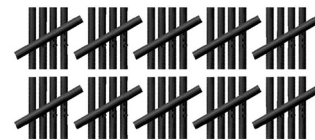

Name: 50 In 5s Machine Embroidery Design

SKU: GSD01-BDY112

Brand: Grand Slam Designs

Unique Colors: 13 (1 color Stops)

Unique Colors

	Color Name (Color Code)	Manufacturer - Type
	Super White (1001) [No Color Selected]	madeira - rayon
	Dusty Lilac (1263) [No Color Selected]	madeira - rayon
	Crocus (286)	Exquisite - Polyester 1000m

Complete Color Sequence

#		Color Name (Color Code)	Manufacturer - Type
1		Super White (1001) [No Color Selected]	madeira - rayon
2		Super White (1001) [No Color Selected]	madeira - rayon
3		Crocus (286)	Exquisite - Polyester 1000m