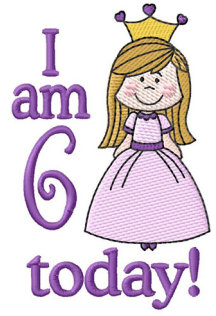

Name: I Am Six Today

SKU: GSD01-BDY002T5

Brand: Grand Slam Designs

Unique Colors: 13 (10 color Stops)

Unique Colors

	Color Name (Color Code)	Manufacturer - Type
	Super White (1001) [No Color Selected]	madeira - rayon
	Dusty Lilac (1263) [No Color Selected]	madeira - rayon
	Crocus (286)	Exquisite - Polyester 1000m