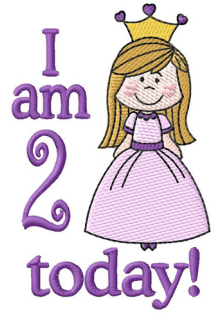

Name: I Am Two Today

SKU: GSD01-BDY002T1

Brand: Grand Slam Designs

Unique Colors: 13 (10 color Stops)

Unique Colors

	Color Name (Color Code)	Manufacturer - Type
	Super White (1001) [No Color Selected]	madeira - rayon
	Dusty Lilac (1263) [No Color Selected]	madeira - rayon
	Crocus (286)	Exquisite - Polyester 1000m