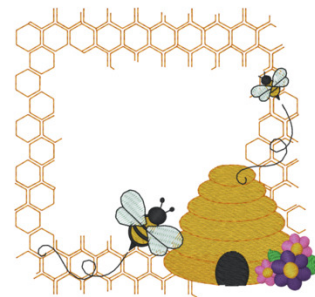

Name: Honey Bees Machine Embroidery Design

SKU: DC01-BD3089

Brand: Dakota Collectibles

Unique Colors: 13 (10 color Stops)

Unique Colors

	Color Name (Color Code)	Manufacturer - Type
	Super White (1001) [No Color Selected]	madeira - rayon
	Dusty Lilac (1263) [No Color Selected]	madeira - rayon
	Crocus (286)	Exquisite - Polyester 1000m

Complete Color Sequence

#		Color Name (Color Code)	Manufacturer - Type
1		Super White (1001) [No Color Selected]	madeira - rayon
2		Super White (1001) [No Color Selected]	madeira - rayon
3		Crocus (286)	Exquisite - Polyester 1000m