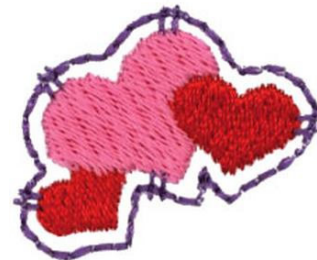

Name: Hearts Machine Embroidery Design

SKU: DC01-BD0154

Brand: Dakota Collectibles

Unique Colors: 13 (3 color Stops)

Unique Colors

	Color Name (Color Code)	Manufacturer - Type
	Super White (1001) [No Color Selected]	madeira - rayon
	Dusty Lilac (1263) [No Color Selected]	madeira - rayon
	Crocus (286)	Exquisite - Polyester 1000m

Complete Color Sequence

#		Color Name (Color Code)	Manufacturer - Type
1		Super White (1001) [No Color Selected]	madeira - rayon
2		Super White (1001) [No Color Selected]	madeira - rayon
3		Crocus (286)	Exquisite - Polyester 1000m