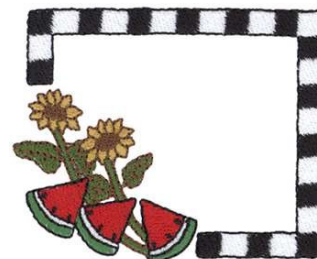

Name: Summertime Border Machine Embroidery Design

SKU: DC01-BD0108

Brand: Dakota Collectibles

Unique Colors: 13 (7 color Stops)

Unique Colors

	Color Name (Color Code)	Manufacturer - Type
	Super White (1001) [No Color Selected]	madeira - rayon
	Dusty Lilac (1263) [No Color Selected]	madeira - rayon
	Crocus (286)	Exquisite - Polyester 1000m

Complete Color Sequence

#		Color Name (Color Code)	Manufacturer - Type
1		Super White (1001) [No Color Selected]	madeira - rayon
2		Super White (1001) [No Color Selected]	madeira - rayon
3		Crocus (286)	Exquisite - Polyester 1000m