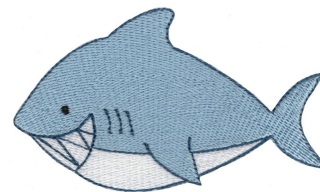

Name: WhalesAndSharks6 Machine Embroidery Design

SKU: BC01-BC_WhalesAndSharks6

Brand: BunnyCup Embroidery

Unique Colors: 13 (4 color Stops)

Unique Colors

	Color Name (Color Code)	Manufacturer - Type
	Super White (1001) [No Color Selected]	madeira - rayon
	Dusty Lilac (1263) [No Color Selected]	madeira - rayon
	Crocus (286)	Exquisite - Polyester 1000m

Complete Color Sequence

#		Color Name (Color Code)	Manufacturer - Type
1		Super White (1001) [No Color Selected]	madeira - rayon
2		Super White (1001) [No Color Selected]	madeira - rayon
3		Crocus (286)	Exquisite - Polyester 1000m