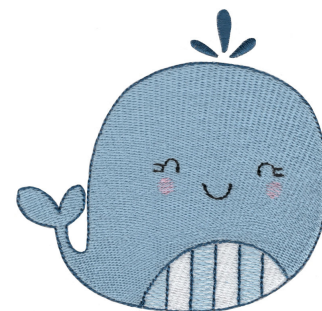

Name: WhalesAndSharks5 Machine Embroidery Design

SKU: BC01-BC_WhalesAndSharks5

Brand: BunnyCup Embroidery

Unique Colors: 13 (5 color Stops)

Unique Colors

	Color Name (Color Code)	Manufacturer - Type
	Super White (1001) [No Color Selected]	madeira - rayon
	Dusty Lilac (1263) [No Color Selected]	madeira - rayon
	Crocus (286)	Exquisite - Polyester 1000m

Complete Color Sequence

#		Color Name (Color Code)	Manufacturer - Type
1		Super White (1001) [No Color Selected]	madeira - rayon
2		Super White (1001) [No Color Selected]	madeira - rayon
3		Crocus (286)	Exquisite - Polyester 1000m