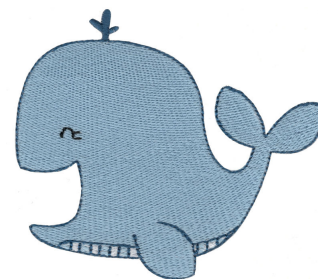

Name: WhalesAndSharks4 Machine Embroidery Design

SKU: BC01-BC_WhalesAndSharks4

Brand: BunnyCup Embroidery

Unique Colors: 13 (5 color Stops)

Unique Colors

	Color Name (Color Code)	Manufacturer - Type
	Super White (1001) [No Color Selected]	madeira - rayon
	Dusty Lilac (1263) [No Color Selected]	madeira - rayon
	Crocus (286)	Exquisite - Polyester 1000m