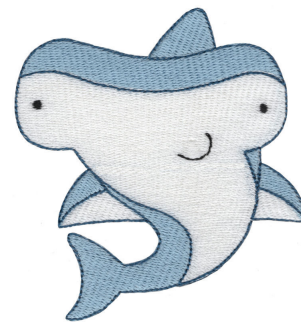

Name: WhalesAndSharks12 Machine Embroidery Design

SKU: BC01-BC_WhalesAndSharks12

Brand: BunnyCup Embroidery

Unique Colors: 13 (5 color Stops)

Unique Colors

	Color Name (Color Code)	Manufacturer - Type
	Super White (1001) [No Color Selected]	madeira - rayon
	Dusty Lilac (1263) [No Color Selected]	madeira - rayon
	Crocus (286)	Exquisite - Polyester 1000m