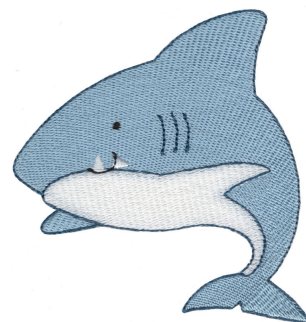

Name: WhalesAndSharks11 Machine Embroidery Design

SKU: BC01-BC_WhalesAndSharks11

Brand: BunnyCup Embroidery

Unique Colors: 13 (5 color Stops)

Unique Colors

	Color Name (Color Code)	Manufacturer - Type
	Super White (1001) [No Color Selected]	madeira - rayon
	Dusty Lilac (1263) [No Color Selected]	madeira - rayon
	Crocus (286)	Exquisite - Polyester 1000m