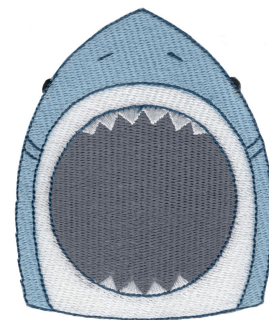

Name: WhalesAndSharks10 Machine Embroidery Design

SKU: BC01-BC_WhalesAndSharks10

Brand: BunnyCup Embroidery

Unique Colors: 13 (5 color Stops)

Unique Colors

	Color Name (Color Code)	Manufacturer - Type
	Super White (1001) [No Color Selected]	madeira - rayon
	Dusty Lilac (1263) [No Color Selected]	madeira - rayon
	Crocus (286)	Exquisite - Polyester 1000m

Complete Color Sequence

#		Color Name (Color Code)	Manufacturer - Type
1		Super White (1001) [No Color Selected]	madeira - rayon
2		Super White (1001) [No Color Selected]	madeira - rayon
3		Crocus (286)	Exquisite - Polyester 1000m