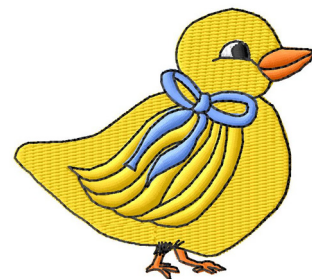

Name: Chick Machine Embroidery Design

SKU: GSD01-BABY79

Brand: Grand Slam Designs

Unique Colors: 13 (5 color Stops)

Unique Colors

| | Color Name (Color Code) | Manufacturer - Type |
|--|--|-----------------------------|
|  | Super White (1001) [No Color Selected] | madeira - rayon |
|  | Dusty Lilac (1263) [No Color Selected] | madeira - rayon |
|  | Crocus (286) | Exquisite - Polyester 1000m |