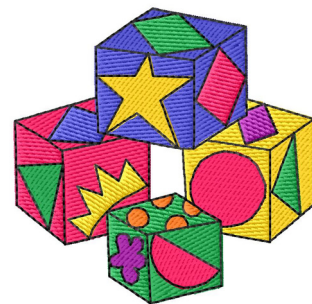

Name: Blocks Machine Embroidery Design

SKU: GSD01-BABY69

Brand: Grand Slam Designs

Unique Colors: 13 (8 color Stops)

Unique Colors

	Color Name (Color Code)	Manufacturer - Type
	Super White (1001) [No Color Selected]	madeira - rayon
	Dusty Lilac (1263) [No Color Selected]	madeira - rayon
	Crocus (286)	Exquisite - Polyester 1000m

Complete Color Sequence

#		Color Name (Color Code)	Manufacturer - Type
1		Super White (1001) [No Color Selected]	madeira - rayon
2		Super White (1001) [No Color Selected]	madeira - rayon
3		Crocus (286)	Exquisite - Polyester 1000m