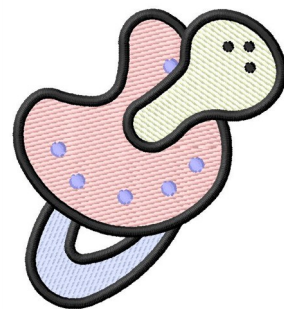

**Name:** Pacifier Machine Embroidery Design

**SKU:** GSD01-BABY323

**Brand:** Grand Slam Designs

**Unique Colors:** 13 (5 color Stops)

## Unique Colors

	<b>Color Name (Color Code)</b>	<b>Manufacturer - Type</b>
	Super White (1001) [No Color Selected]	madeira - rayon
	Dusty Lilac (1263) [No Color Selected]	madeira - rayon
	Crocus (286)	Exquisite - Polyester 1000m

# Complete Color Sequence

#		Color Name (Color Code)	Manufacturer - Type
1		Super White (1001) [No Color Selected]	madeira - rayon
2		Super White (1001) [No Color Selected]	madeira - rayon
3		Crocus (286)	Exquisite - Polyester 1000m