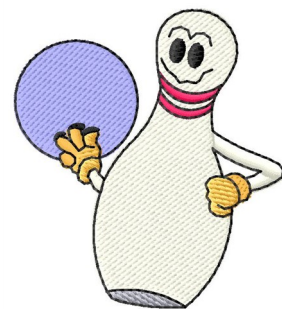

Name: Bowling Pin Machine Embroidery Design

SKU: GSD01-BABY279

Brand: Grand Slam Designs

Unique Colors: 13 (6 color Stops)

Unique Colors

	Color Name (Color Code)	Manufacturer - Type
	Super White (1001) [No Color Selected]	madeira - rayon
	Dusty Lilac (1263) [No Color Selected]	madeira - rayon
	Crocus (286)	Exquisite - Polyester 1000m