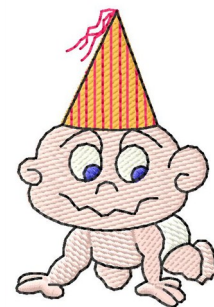

Name: Party Baby Machine Embroidery Design

SKU: GSD01-BABY263

Brand: Grand Slam Designs

Unique Colors: 13 (6 color Stops)

Unique Colors

	Color Name (Color Code)	Manufacturer - Type
	Super White (1001) [No Color Selected]	madeira - rayon
	Dusty Lilac (1263) [No Color Selected]	madeira - rayon
	Crocus (286)	Exquisite - Polyester 1000m

Complete Color Sequence

#		Color Name (Color Code)	Manufacturer - Type
1		Super White (1001) [No Color Selected]	madeira - rayon
2		Super White (1001) [No Color Selected]	madeira - rayon
3		Crocus (286)	Exquisite - Polyester 1000m