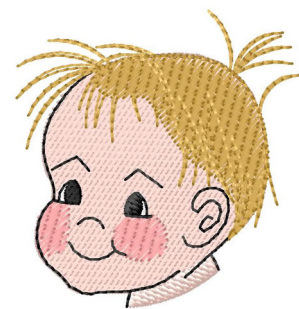

Name: Baby Face Machine Embroidery Design

SKU: GSD01-BABY164

Brand: Grand Slam Designs

Unique Colors: 13 (5 color Stops)

Unique Colors

	Color Name (Color Code)	Manufacturer - Type
	Super White (1001) [No Color Selected]	madeira - rayon
	Dusty Lilac (1263) [No Color Selected]	madeira - rayon
	Crocus (286)	Exquisite - Polyester 1000m

Complete Color Sequence

#		Color Name (Color Code)	Manufacturer - Type
1		Super White (1001) [No Color Selected]	madeira - rayon
2		Super White (1001) [No Color Selected]	madeira - rayon
3		Crocus (286)	Exquisite - Polyester 1000m