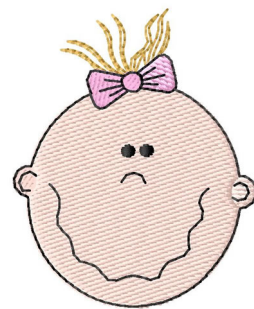

Name: Baby Girl

SKU: GSD01-BABY126R

Brand: Grand Slam Designs

Unique Colors: 13 (4 color Stops)

Unique Colors

	Color Name (Color Code)	Manufacturer - Type
	Super White (1001) [No Color Selected]	madeira - rayon
	Dusty Lilac (1263) [No Color Selected]	madeira - rayon
	Crocus (286)	Exquisite - Polyester 1000m