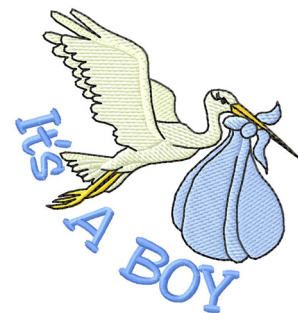

**Name:** Its A Boy Machine Embroidery Design

**SKU:** GSD01-BABY107T7

**Brand:** Grand Slam Designs

**Unique Colors:** 13 (7 color Stops)