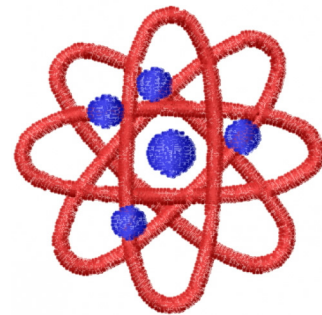

**Name:** Atom Science Machine Embroidery Design

**SKU:** DS01-Atom\_Science

**Brand:** DataStitch

**Unique Colors:** 13 (2 color Stops)

## Unique Colors

	Color Name (Color Code)	Manufacturer - Type
	Super White (1001) [No Color Selected]	madeira - rayon
	Dusty Lilac (1263) [No Color Selected]	madeira - rayon
	Crocus (286)	Exquisite - Polyester 1000m

# Complete Color Sequence

#		Color Name (Color Code)	Manufacturer - Type
1		Super White (1001) [No Color Selected]	madeira - rayon
2		Super White (1001) [No Color Selected]	madeira - rayon
3		Crocus (286)	Exquisite - Polyester 1000m