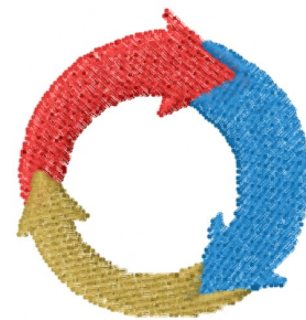

Name: Arrow Circle Machine Embroidery Design

SKU: DS01-Arrow_Circle

Brand: DataStitch

Unique Colors: 13 (3 color Stops)

Unique Colors

	Color Name (Color Code)	Manufacturer - Type
	Super White (1001) [No Color Selected]	madeira - rayon
	Dusty Lilac (1263) [No Color Selected]	madeira - rayon
	Crocus (286)	Exquisite - Polyester 1000m

Complete Color Sequence

#		Color Name (Color Code)	Manufacturer - Type
1		Super White (1001) [No Color Selected]	madeira - rayon
2		Super White (1001) [No Color Selected]	madeira - rayon
3		Crocus (286)	Exquisite - Polyester 1000m