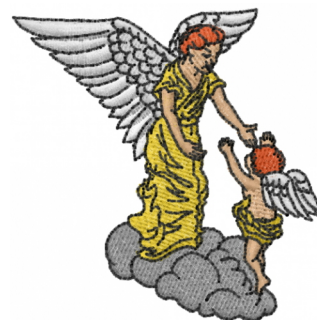

Name: Angel Child 2 Machine Embroidery Design

SKU: DS01-Angel_Child_2

Brand: DataStitch

Unique Colors: 13 (8 color Stops)

Unique Colors

	Color Name (Color Code)	Manufacturer - Type
	Super White (1001) [No Color Selected]	madeira - rayon
	Dusty Lilac (1263) [No Color Selected]	madeira - rayon
	Crocus (286)	Exquisite - Polyester 1000m