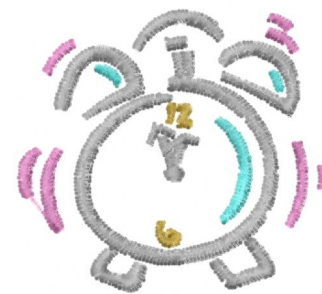

**Name:** Alarm Clock Machine Embroidery Design

**SKU:** DS01-Alarm\_Clock

**Brand:** DataStitch

**Unique Colors:** 13 (4 color Stops)

## Unique Colors

	<b>Color Name (Color Code)</b>	<b>Manufacturer - Type</b>
	Super White (1001) [No Color Selected]	madeira - rayon
	Dusty Lilac (1263) [No Color Selected]	madeira - rayon
	Crocus (286)	Exquisite - Polyester 1000m

# Complete Color Sequence

#		Color Name (Color Code)	Manufacturer - Type
1		Super White (1001) [No Color Selected]	madeira - rayon
2		Super White (1001) [No Color Selected]	madeira - rayon
3		Crocus (286)	Exquisite - Polyester 1000m