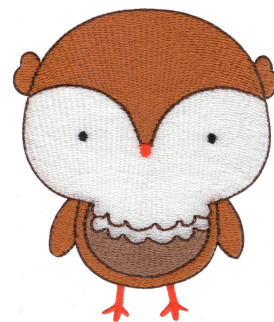

Name: AdorableOwls8 Machine Embroidery Design

SKU: BC01-AdorableOwls8

Brand: BunnyCup Embroidery

Unique Colors: 13 (7 color Stops)

Unique Colors

	Color Name (Color Code)	Manufacturer - Type
	Super White (1001) [No Color Selected]	madeira - rayon
	Dusty Lilac (1263) [No Color Selected]	madeira - rayon
	Crocus (286)	Exquisite - Polyester 1000m

Complete Color Sequence

#		Color Name (Color Code)	Manufacturer - Type
1		Super White (1001) [No Color Selected]	madeira - rayon
2		Super White (1001) [No Color Selected]	madeira - rayon
3		Crocus (286)	Exquisite - Polyester 1000m