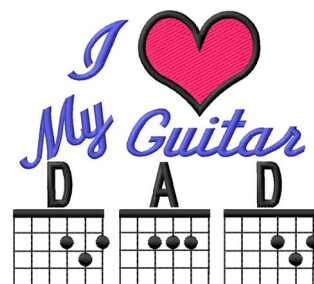

**Name:** Love Guitar Dad Machine Embroidery Design

**SKU:** GSD01-ART571T3

**Brand:** Grand Slam Designs

**Unique Colors:** 13 (3 color Stops)