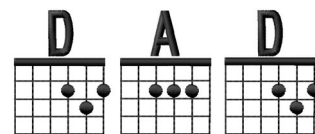

Name: Dad Music Cords Machine Embroidery Design

SKU: GSD01-ART571T1

Brand: Grand Slam Designs

Unique Colors: 13 (1 color Stops)

Unique Colors

	Color Name (Color Code)	Manufacturer - Type
	Super White (1001) [No Color Selected]	madeira - rayon
	Dusty Lilac (1263) [No Color Selected]	madeira - rayon
	Crocus (286)	Exquisite - Polyester 1000m

Complete Color Sequence

#		Color Name (Color Code)	Manufacturer - Type
1		Super White (1001) [No Color Selected]	madeira - rayon
2		Super White (1001) [No Color Selected]	madeira - rayon
3		Crocus (286)	Exquisite - Polyester 1000m