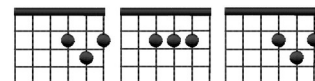

Name: Dad Chords

SKU: GSD01-ART571

Brand: Grand Slam Designs

Unique Colors: 13 (1 color Stops)

Unique Colors

	Color Name (Color Code)	Manufacturer - Type
	Super White (1001) [No Color Selected]	madeira - rayon
	Dusty Lilac (1263) [No Color Selected]	madeira - rayon
	Crocus (286)	Exquisite - Polyester 1000m

Complete Color Sequence

#		Color Name (Color Code)	Manufacturer - Type
1		Super White (1001) [No Color Selected]	madeira - rayon
2		Super White (1001) [No Color Selected]	madeira - rayon
3		Crocus (286)	Exquisite - Polyester 1000m