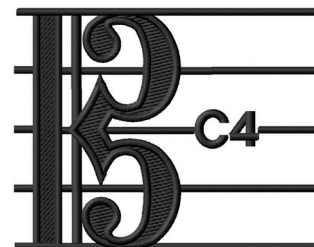

Name: C4 Music Machine Embroidery Design

SKU: GSD01-ART529

Brand: Grand Slam Designs

Unique Colors: 13 (1 color Stops)

Unique Colors

	Color Name (Color Code)	Manufacturer - Type
	Super White (1001) [No Color Selected]	madeira - rayon
	Dusty Lilac (1263) [No Color Selected]	madeira - rayon
	Crocus (286)	Exquisite - Polyester 1000m

Complete Color Sequence

#		Color Name (Color Code)	Manufacturer - Type
1		Super White (1001) [No Color Selected]	madeira - rayon
2		Super White (1001) [No Color Selected]	madeira - rayon
3		Crocus (286)	Exquisite - Polyester 1000m