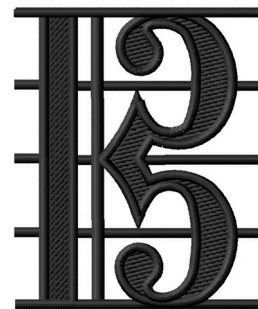

Name: Alto Clef Machine Embroidery Design

SKU: GSD01-ART527

Brand: Grand Slam Designs

Unique Colors: 13 (1 color Stops)

Unique Colors

	Color Name (Color Code)	Manufacturer - Type
	Super White (1001) [No Color Selected]	madeira - rayon
	Dusty Lilac (1263) [No Color Selected]	madeira - rayon
	Crocus (286)	Exquisite - Polyester 1000m

Complete Color Sequence

#		Color Name (Color Code)	Manufacturer - Type
1		Super White (1001) [No Color Selected]	madeira - rayon
2		Super White (1001) [No Color Selected]	madeira - rayon
3		Crocus (286)	Exquisite - Polyester 1000m