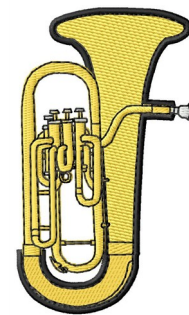

**Name:** Tuba Machine Embroidery Design

**SKU:** GSD01-ART484

**Brand:** Grand Slam Designs

**Unique Colors:** 13 (5 color Stops)

## Unique Colors

	<b>Color Name (Color Code)</b>	<b>Manufacturer - Type</b>
	Super White (1001) [No Color Selected]	madeira - rayon
	Dusty Lilac (1263) [No Color Selected]	madeira - rayon
	Crocus (286)	Exquisite - Polyester 1000m

# Complete Color Sequence

#		Color Name (Color Code)	Manufacturer - Type
1		Super White (1001) [No Color Selected]	madeira - rayon
2		Super White (1001) [No Color Selected]	madeira - rayon
3		Crocus (286)	Exquisite - Polyester 1000m