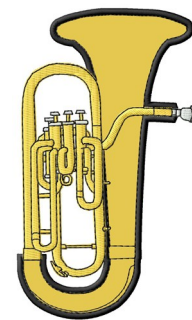

**Name:** Tuba

**SKU:** GSD01-ART444R

**Brand:** Grand Slam Designs

**Unique Colors:** 13 (6 color Stops)

## Unique Colors

	<b>Color Name (Color Code)</b>	<b>Manufacturer - Type</b>
	Super White (1001) [No Color Selected]	madeira - rayon
	Dusty Lilac (1263) [No Color Selected]	madeira - rayon
	Crocus (286)	Exquisite - Polyester 1000m

# Complete Color Sequence

#		Color Name (Color Code)	Manufacturer - Type
1		Super White (1001) [No Color Selected]	madeira - rayon
2		Super White (1001) [No Color Selected]	madeira - rayon
3		Crocus (286)	Exquisite - Polyester 1000m